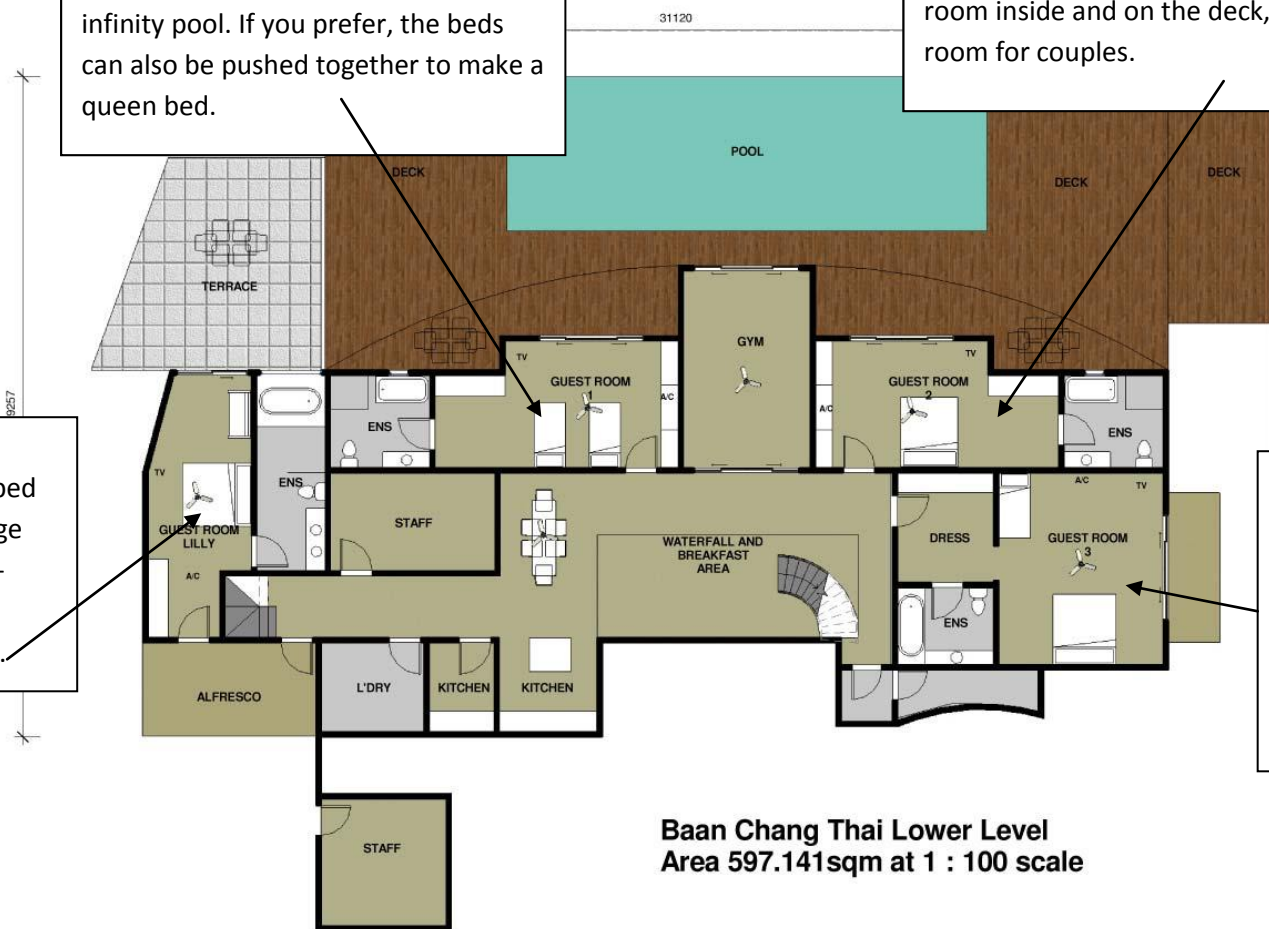

This room is great for kids or single friends. It has two twin singles with an en-suite bathroom and overlooks the infinity pool. If you prefer, the beds can also be pushed together to make a queen bed.

This room has a King bed with en-suite and overlooks the infinity pool. With plenty of room inside and on the deck, it is a great room for couples.

This is a very nice room with a King bed that includes a large bath tub in the en-suite and its own separate entrance.

This is a large room and has a King bed as well as a single bed and a large sofa bed. This is a great room for small families and also includes an en-suite bathroom.

**Baan Chang Thai Lower Level**  
Area 597.141sqm at 1 : 100 scale